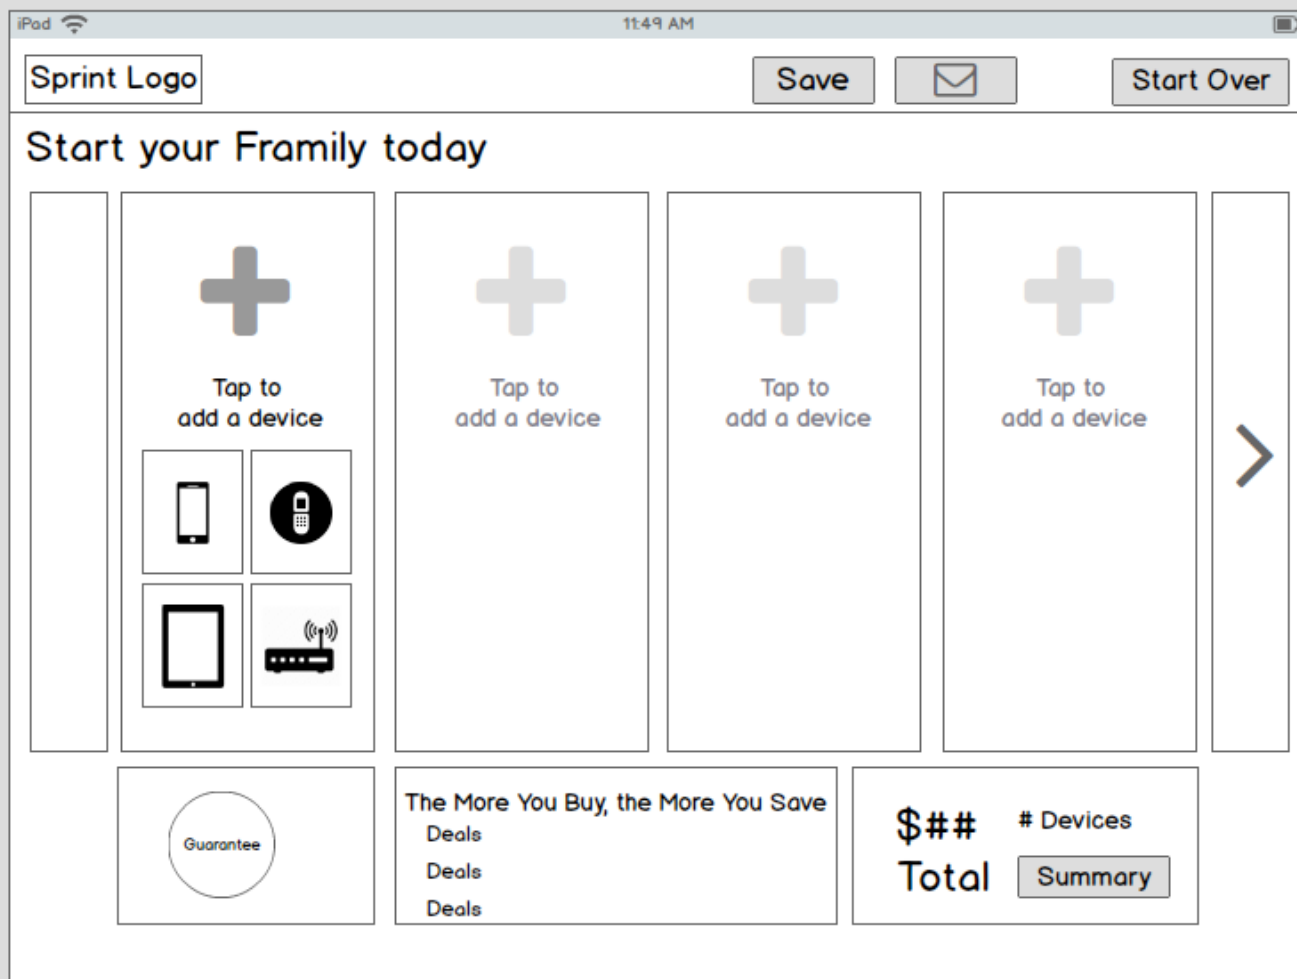

Sprint In-Store Retail Web Application Wireframes - Responsive Design

Philip M. Sutherland, Experience Designer. philipsutherland@msn.com

Step 2: Select Devices for Your Plan

Tablet, Landscape orientation

Sprint In-Store Retail Web Application Wireframes - Responsive Design

Philip M. Sutherland, Experience Designer. philipsutherland@msn.com

Step 2: Select Devices for Your Plan

Tablet, Portrait orientation

Sprint In-Store Retail Web Application Wireframes - Responsive Design

Philip M. Sutherland, Experience Designer. philipsutherland@msn.com

Step 2: Select Devices for Your Plan

Smartphone, Portrait orientation

Sprint In-Store Retail Web Application Wireframes - Responsive Design

Philip M. Sutherland, Experience Designer. philipsutherland@msn.com

Step 2: Select Devices for Your Plan

Smartphone, Landscape orientation