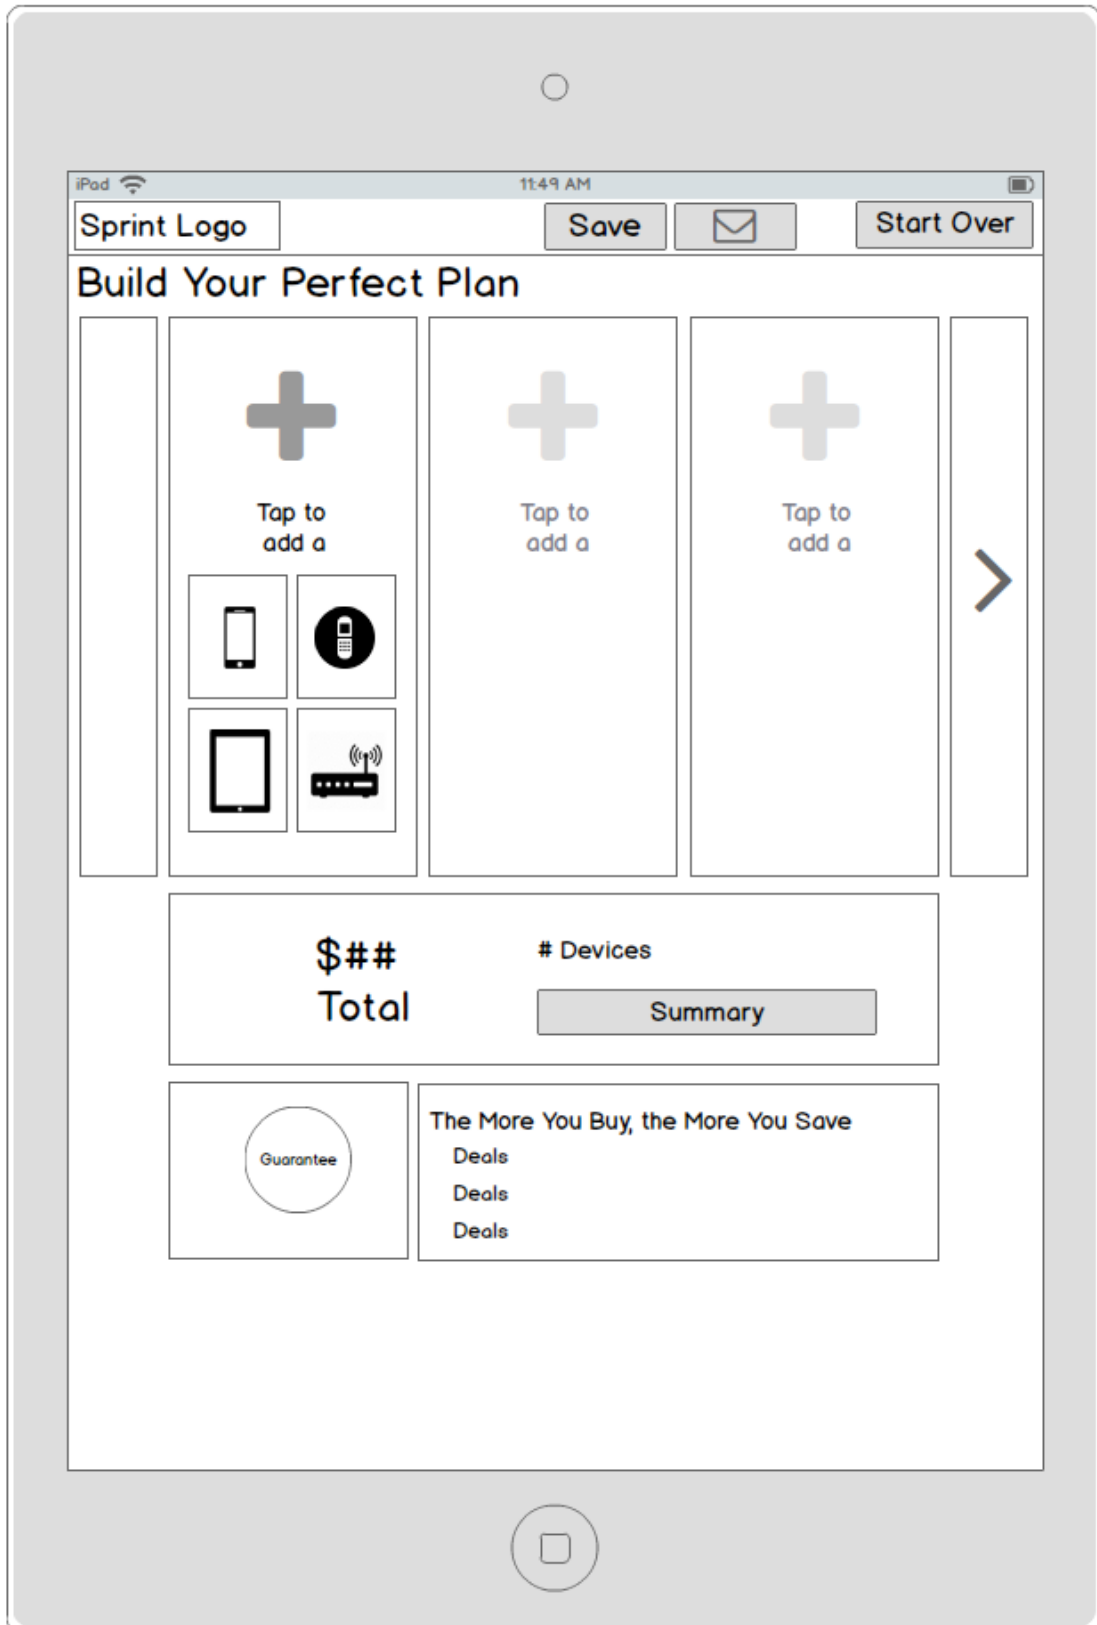

Sprint In-Store Retail Web Application Wireframes - Responsive Design

Philip M. Sutherland, Experience Designer. philipsutherland@msn.com

Step 2: Select Devices for Your Plan

Tablet, Landscape orientation

Sprint In-Store Retail Web Application Wireframes - Responsive Design

Philip M. Sutherland, Experience Designer. philipsutherland@msn.com

Step 2: Select Devices for Your Plan

Tablet, Portrait orientation

Sprint In-Store Retail Web Application Wireframes - Responsive Design

Philip M. Sutherland, Experience Designer. philipsutherland@msn.com

Step 2: Select Devices for Your Plan

Smartphone, Portrait orientation